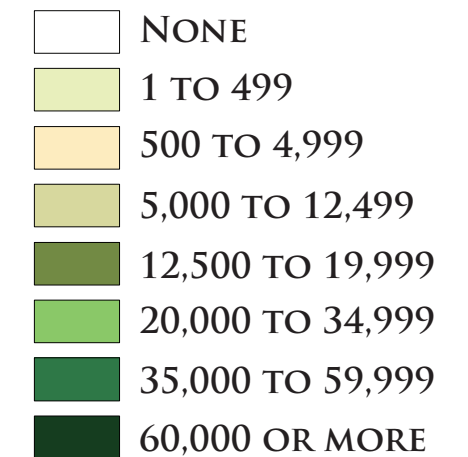

STOCKER CATTLE SOLD 2007

(ALL VALUES ARE ESTIMATED)

SOURCE:
2007
CENSUS of
AGRICULTURE

HEAD SOLD

STOCKER CATTLE SOLD

Top Ten States

	Head Sold		Head Sold
Texas	5,266,434	South Dakota	1,685,756
Kansas	2,946,804	Montana	1,544,905
Oklahoma	2,820,908	Kentucky	1,284,341
California	2,346,490	Iowa	1,144,332
Nebraska	2,221,769		
Missouri	1,995,035	United States	39,932,007