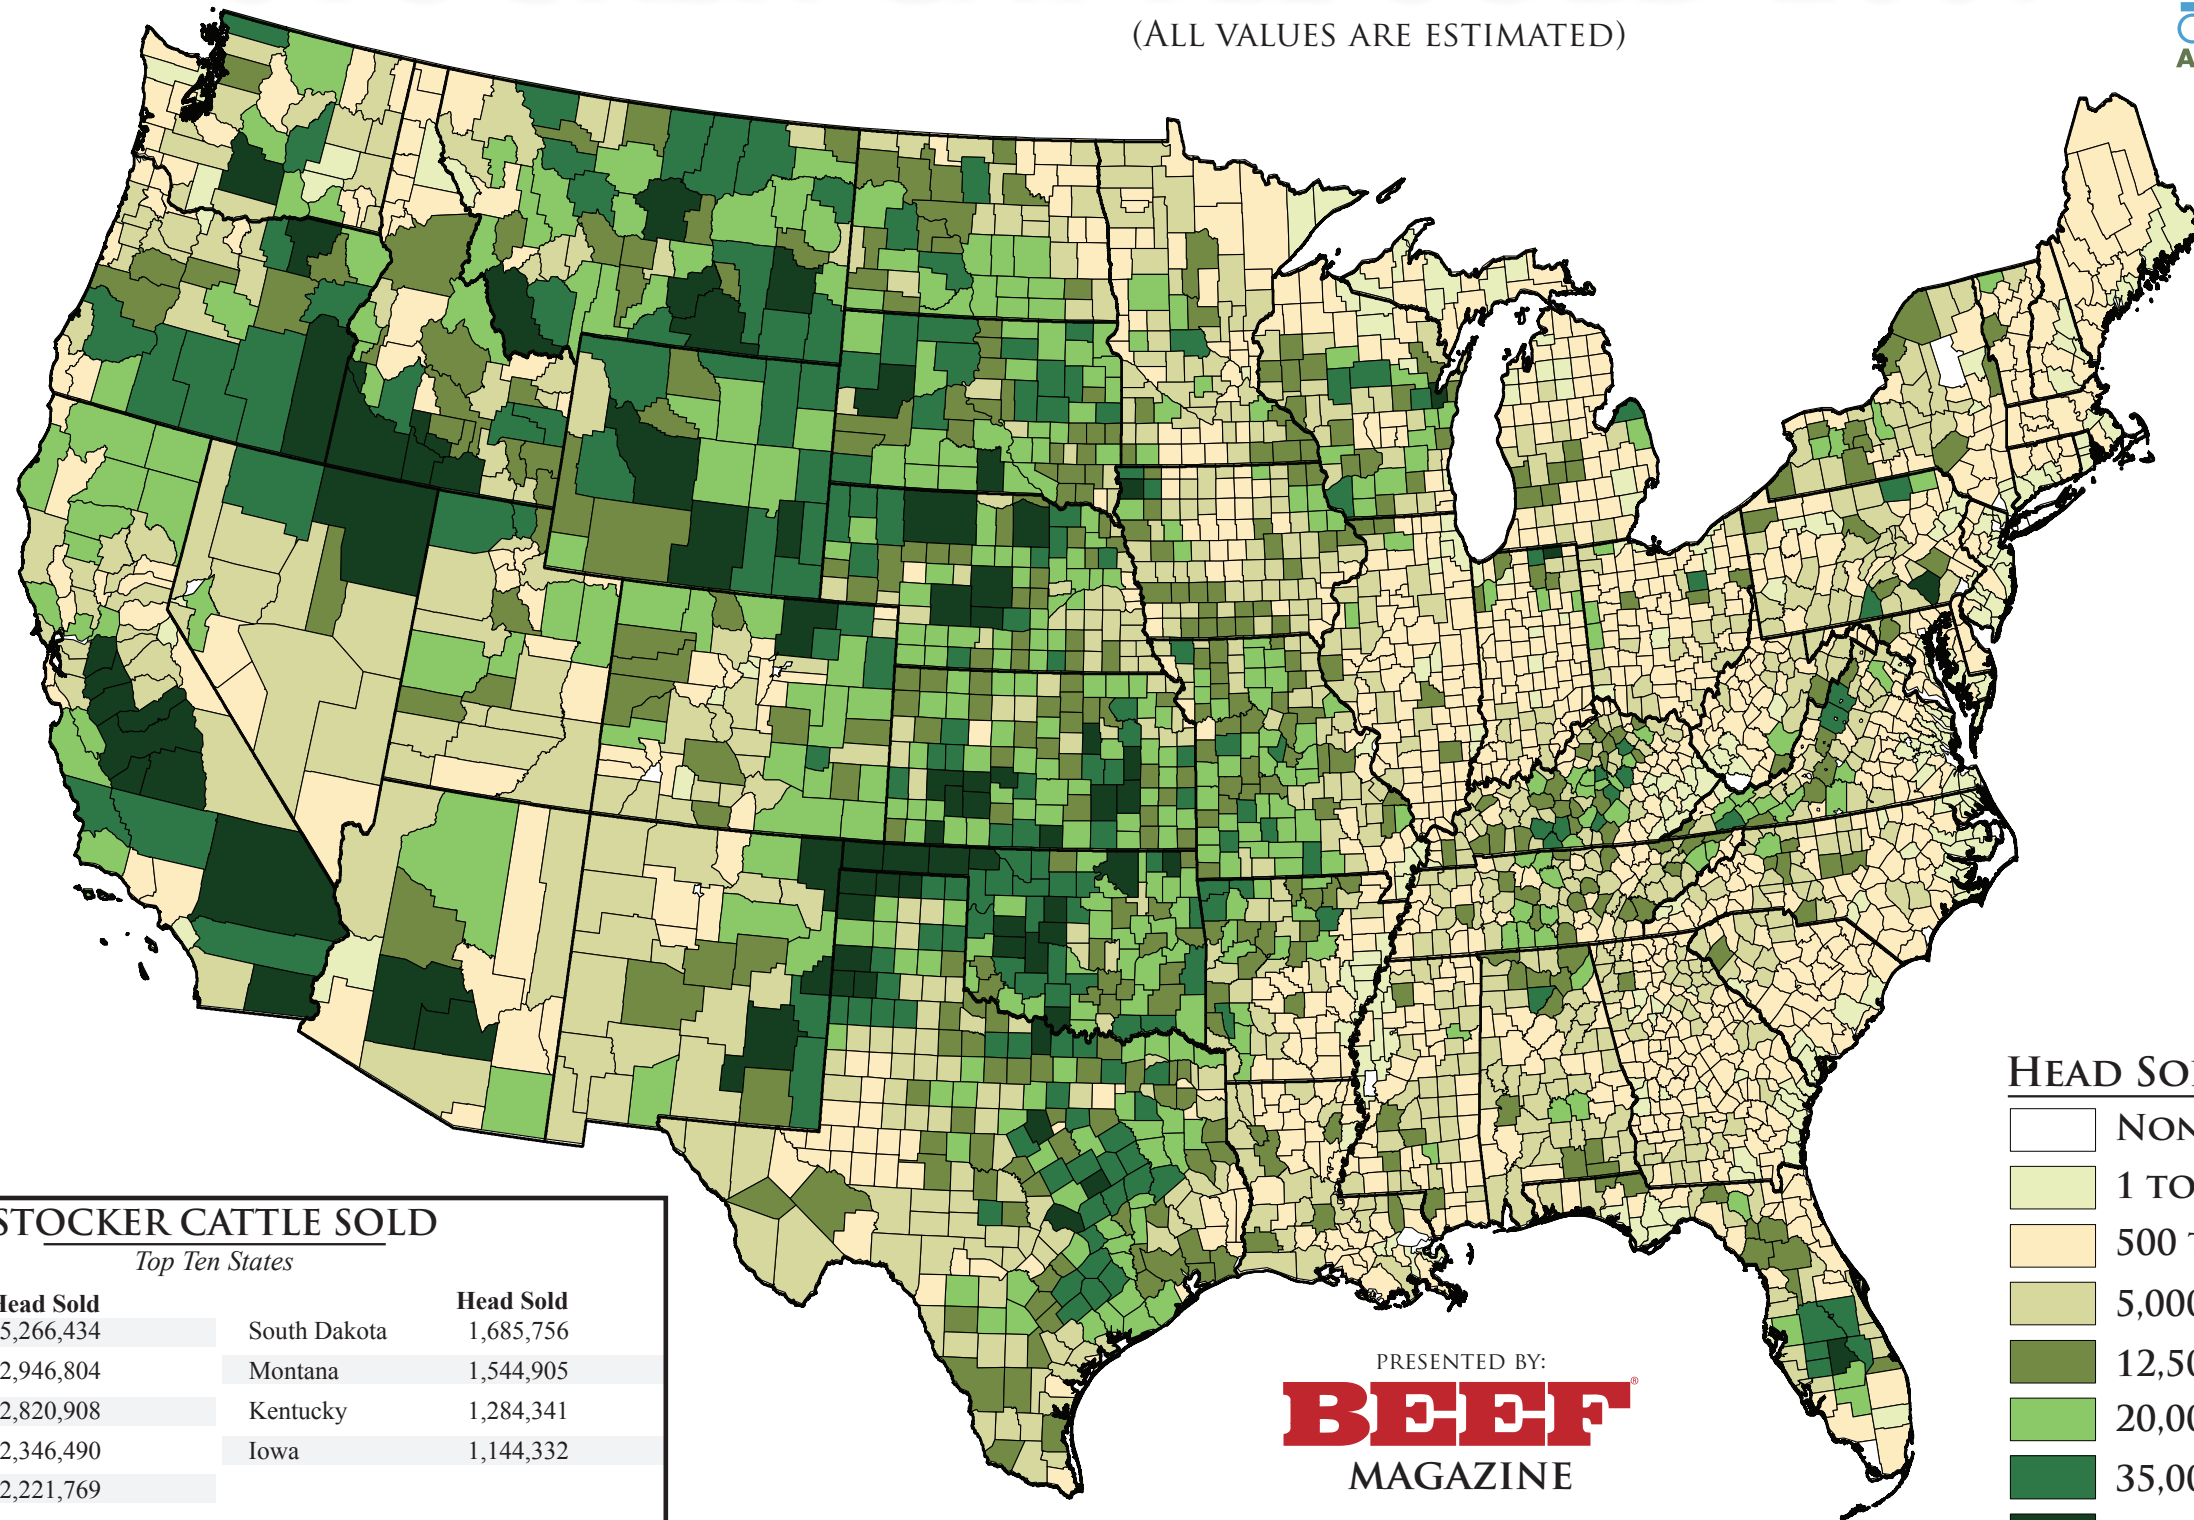

STOCKER CATTLE SOLD 2007

(ALL VALUES ARE ESTIMATED)

SOURCE:
2007
CENSUS of
AGRICULTURE

HEAD SOLD

STOCKER CATTLE SOLD

Top Ten States

	Head Sold		Head Sold
Texas	5,266,434	South Dakota	1,685,756
Kansas	2,946,804	Montana	1,544,905
Oklahoma	2,820,908	Kentucky	1,284,341
California	2,346,490	Iowa	1,144,332
Nebraska	2,221,769		
Missouri	1,995,035	United States	39,932,007